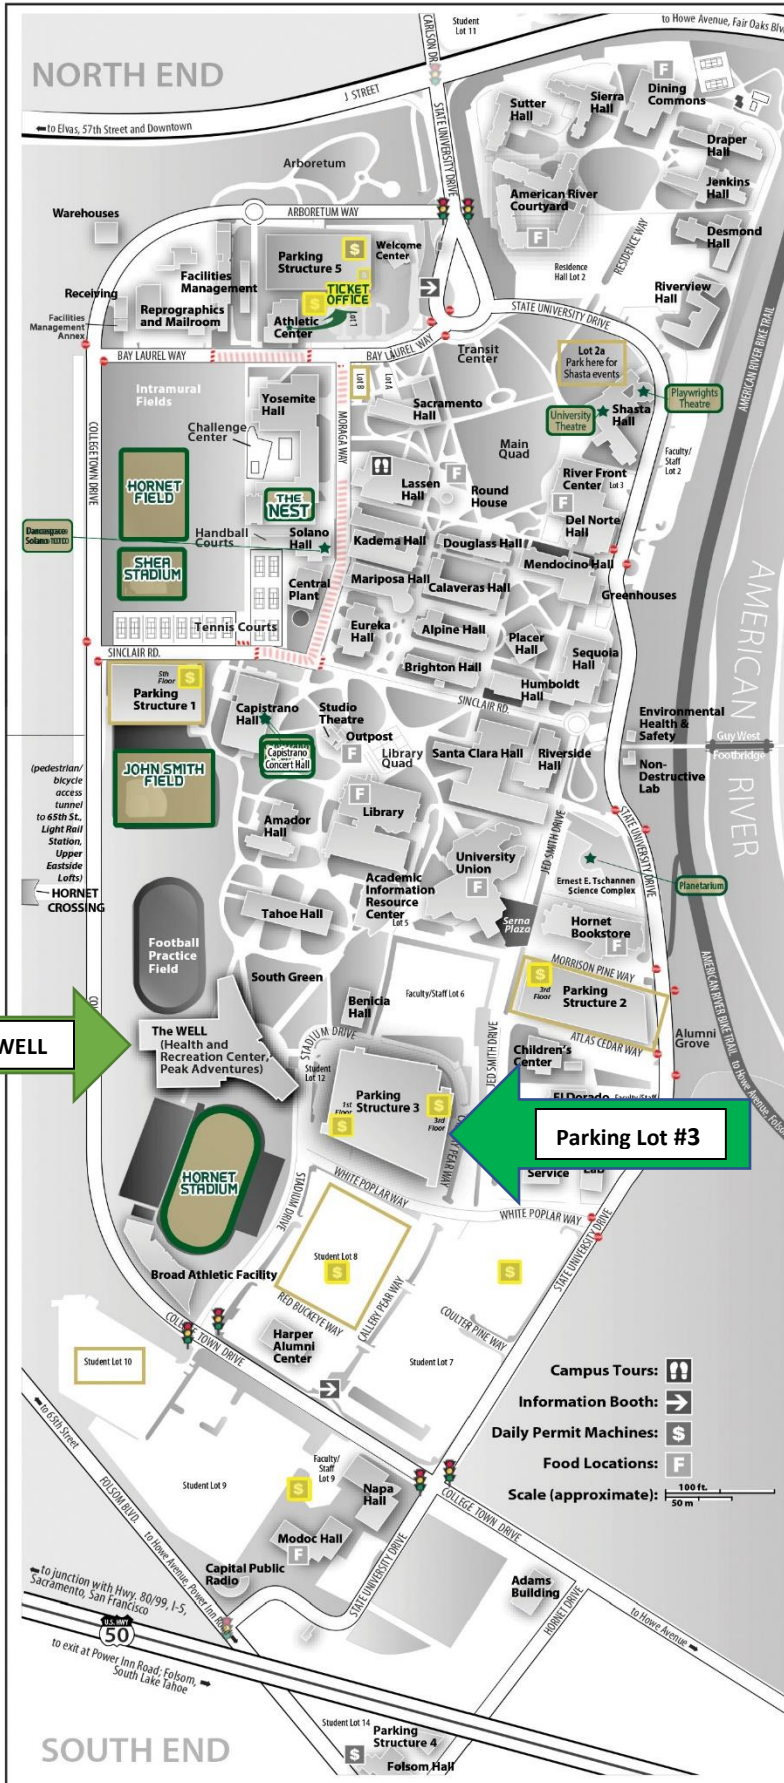

SACRAMENTO STATE

HORNET TICKETS

6000 J Street, Sacramento CA 95819
www.csus.edu

Directions to each venue, including event-specific parking information and interactive maps are available at

tinyurl.com/HornetVenues

or visit

csus.edu/HornetTickets

and click

Parking & Directions

PLEASE NOTE - Construction on and around campus occasionally leads to road closures. The online information is kept as updated as possible but may not always be reflective of real time data. Please use the interactive maps if you have a smart phone and have to reroute to your destination. We apologize for the inconvenience, but look forward to our updated and ever-growing campus!

Parking is enforced 24 hours a day. Parking is $8 daily, $4 for 2 hours. Permits may be purchased at yellow kiosks marked on map, as well as through paybyphone with location code 5115. For specific parking information, including free options, please visit the URL above.

KEEP CALM AND pay your parking by phone

www.paybyphone.com
(866) 234-7275

STAY CONNECTED

fb.com/sacstate | twitter.com/sacstate
youtube.com/sacstatevideo | instagram.com/sacstate