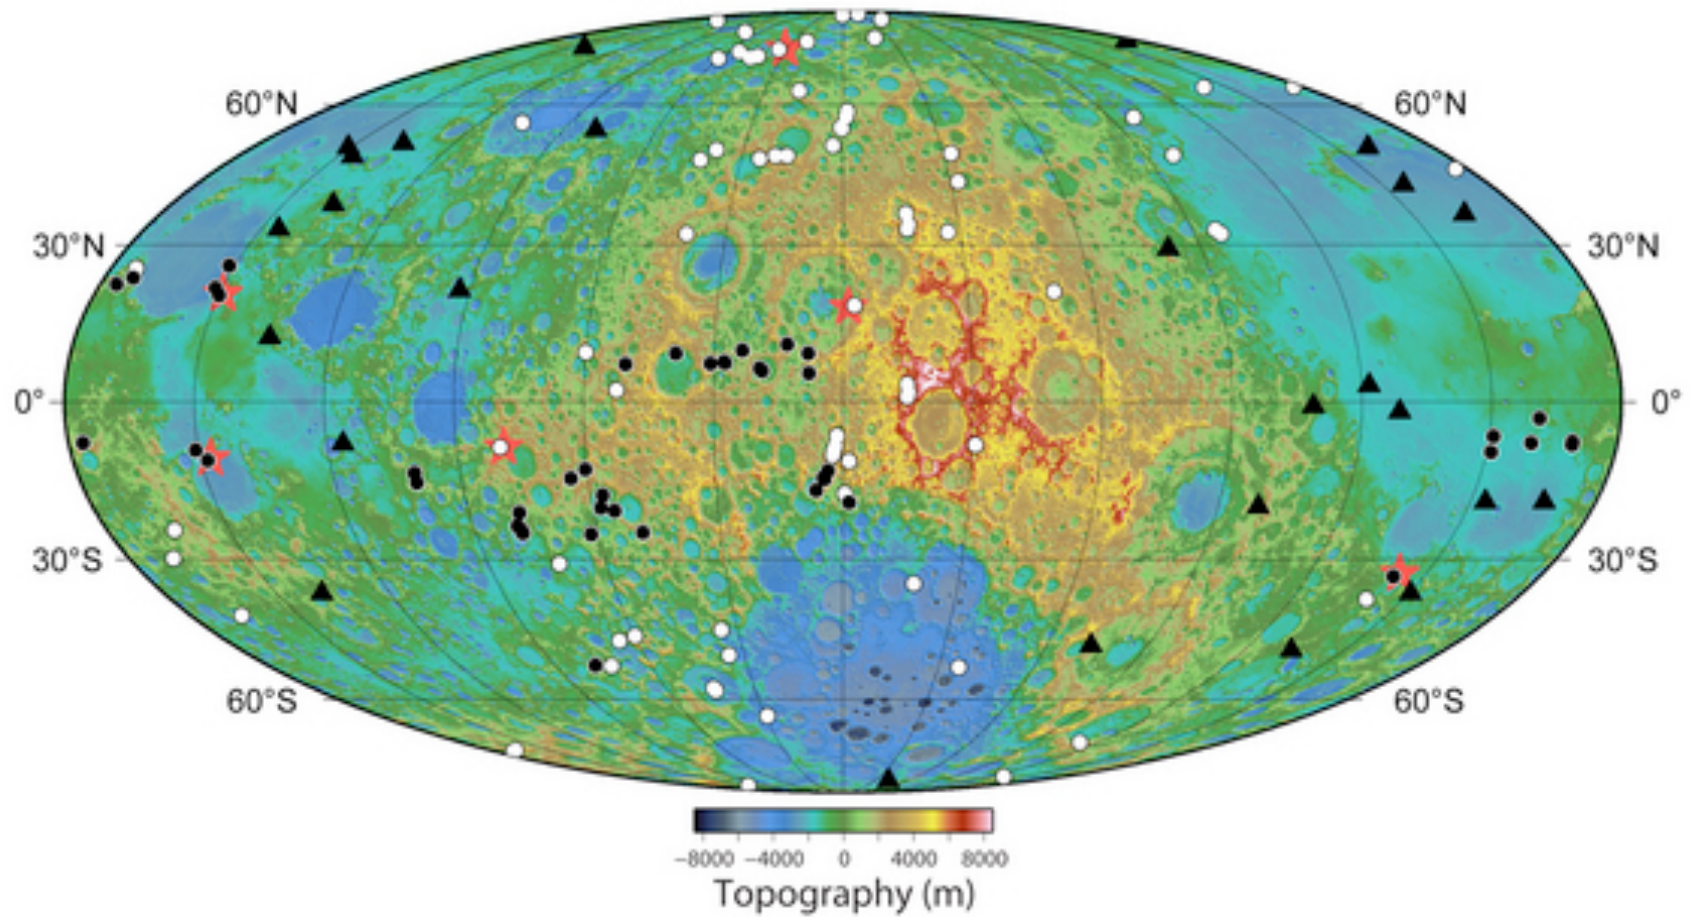

Earthquakes on the Moon

<http://www.space.com/14627-moon-quakes-lunar-activity.html>

The black triangles represent earthquakes recorded on Apollo seismometers. The white and black dots represent faults where earthquakes have occurred.