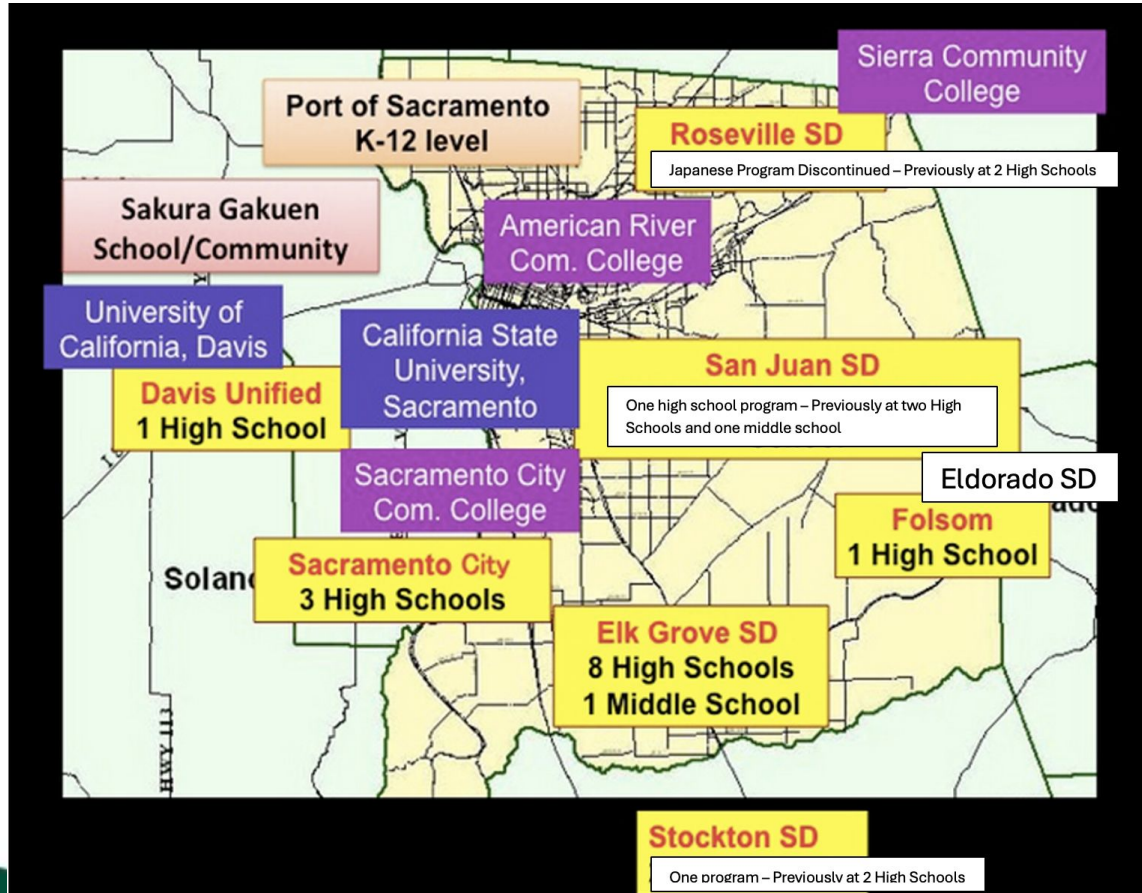

# Japanese Language Program at Sac State

Spring 2025

# Japanese Language Programs in the Greater Sacramento Area

- 17 High Schools/Middle Schools
- 3 Colleges and 2 Universities
- Port of Sacramento Japanese School
- Sakura Gakuen